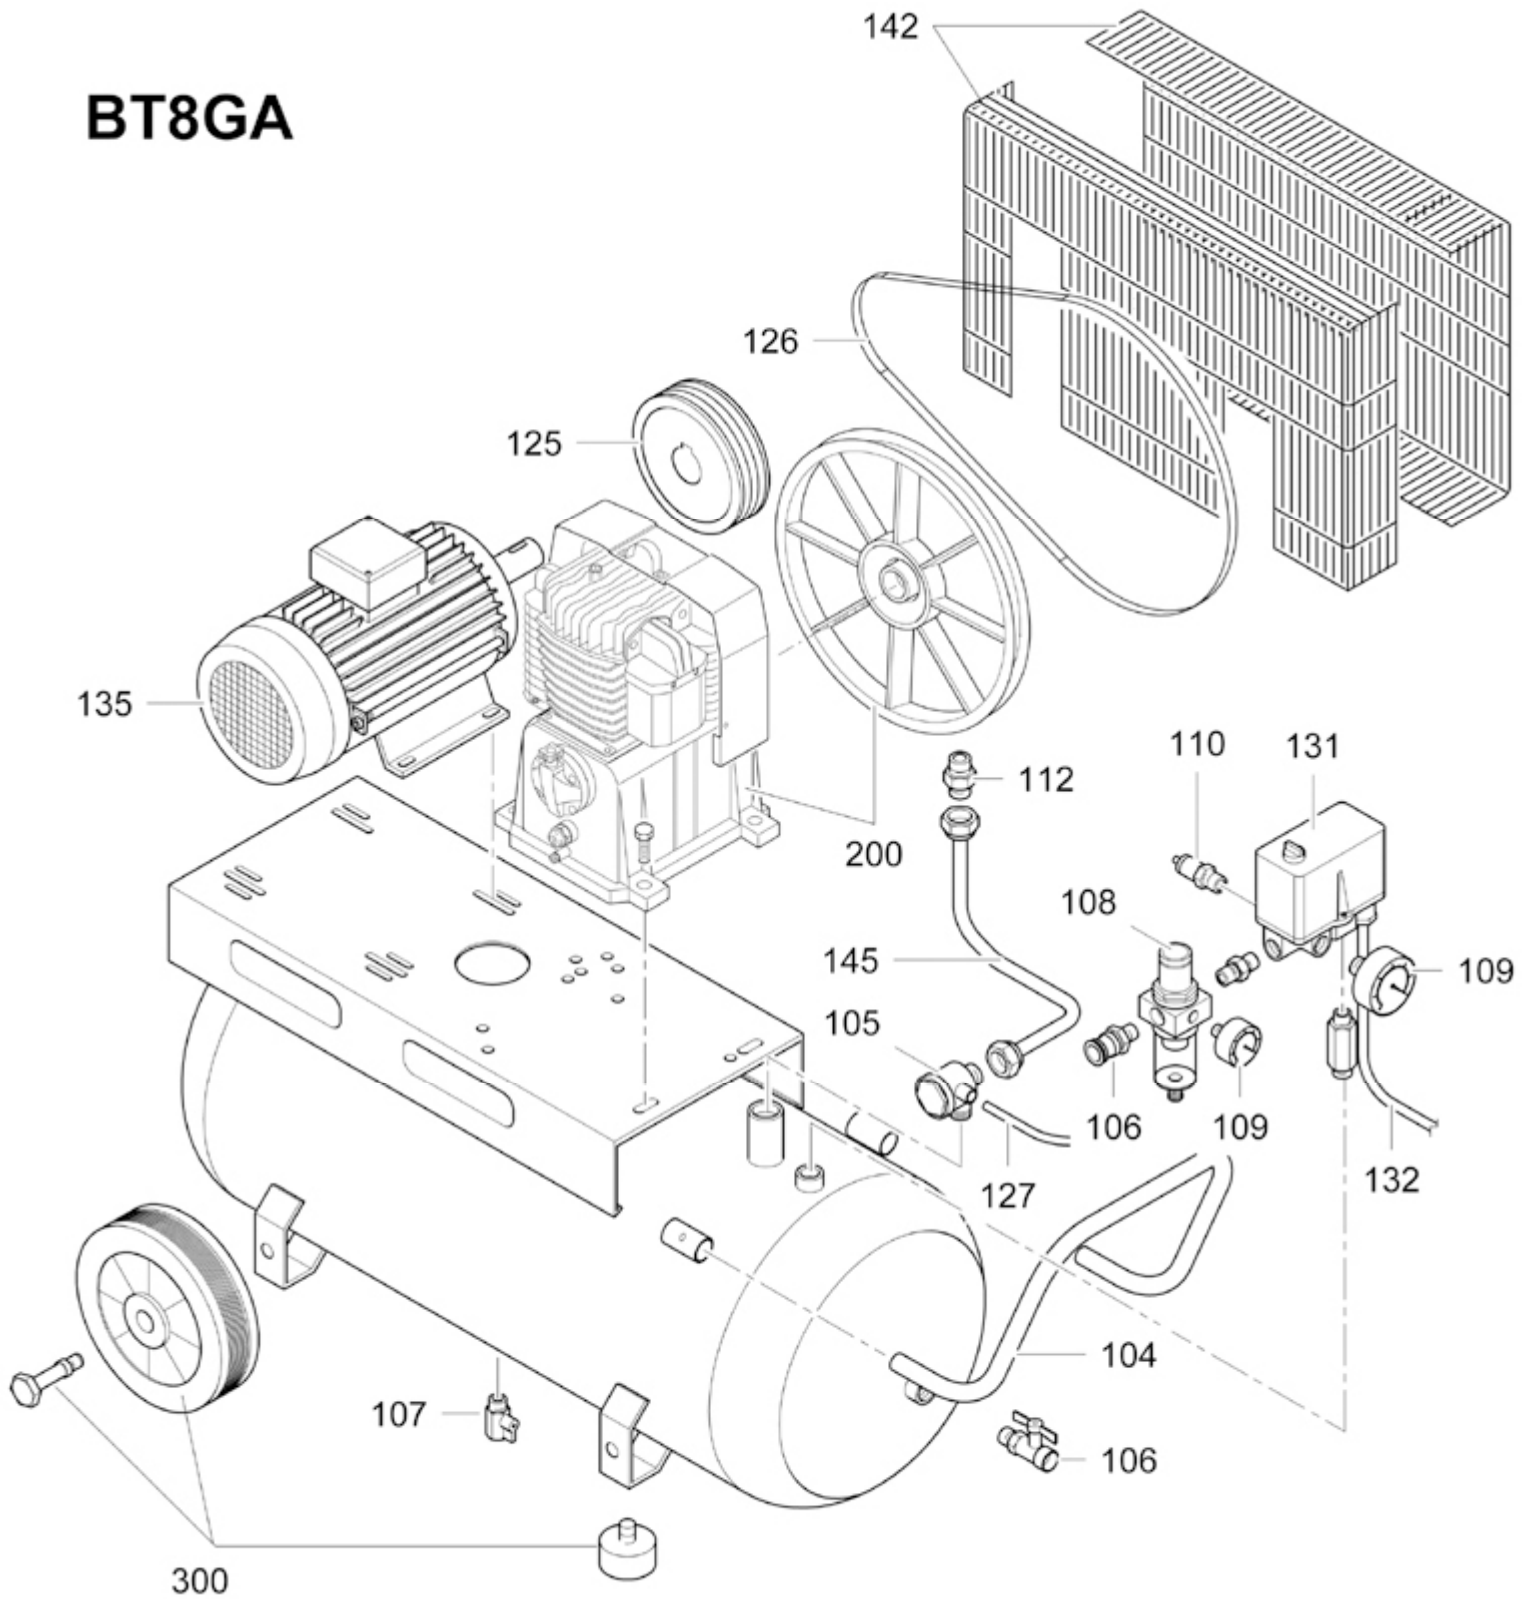

BT8GA

Pos	Component	MU	Multiplier
104	9083803 GRIP	PZ	1,0
105	4101335 CHECK VALVE	PZ	1,0
106	9047071 LINE COCK	PZ	1,0
106	9047089 LINE COCK	PZ	1,0
107	9047079 CONDENSATE DRAIN COCK	PZ	1,0
108	4100759 PRESSURE REDUCER	PZ	1,0
109	9052800 PRESSURE GAUGE	PZ	1,0
109	9052802 PRESSURE GAUGE	PZ	1,0
110	9049304 RELIEF VALVE	PZ	1,0
112	9053008 NIPPLE/ELBOW	PZ	1,0
125	9076910 PULLEY	PZ	1,0
126	9075880 POLY V BELT	PZ	1,0
127	9270046 RILSAN PIPE 4/6 BLK IT PA12_LC	MT	0,3
131	9063270 COMPLETE PRESSURE SWITCH	PZ	1,0
132	9065411 POWER CABLE	PZ	1,0
134	9065413 COVER SEAL	PZ	1,0
135	848S00A MOTOR	PZ	1,0
142	8343060 BELT GUARD	PZ	1,0
145	9043687 DELIVERY PIPE	PZ	1,0
200	BR0001R BARE PUMP	PZ	1,0
300	9421436 WHEELS/FEET MOUNTING KIT	PZ	1,0

AT8KT

Pos	Component	MU	Multiplier
1	#113153301 CASING	PZ	1,0
2	BR30000SGL CYLINDER	PZ	1,0
3	#113178002 HEAD	PZ	1,0
4	#113178006 SHAFT	PZ	1,0
5	#113153007 CASING COVER	PZ	1,0
26	#113141006 FRONT COVER	PZ	1,0
27	#113141007 CASING REAR SUPPORT	PZ	1,0
29	#113178007 FLYWHEEL	PZ	1,0
30	\$30300030 BALL BEARING 6205 K8-K28	PZ	1,0
30	\$30302140 BALL BEARING 6206 C3	PZ	1,0
32	#012031000 OIL LIGHT	PZ	1,0
33	4105680 OIL PLUG	PZ	1,0
34	#010008000 SEAL	PZ	1,0
35	#114001043 SCREW FLYWHEEL	PZ	5,0
36	4105234 WASHER FLYWHEEL	PZ	1,0
110	#047086000 RELIEF VALVE	PZ	1,0
110	9049184 RELIEF VALVE	PZ	1,0
141	#113178004 CANALISATION	PZ	1,0
408	9434N05 MPK FLT.CARTRIDGE TS 5-7HP	PZ	1,0
417	\$36531140 OIL PLUG	PZ	1,0
900	9434A27 MPK VALVE PLATE TS 5-7HP NW	PZ	1,0
901	9434B30 MPK PISTON-CONROD TS 7HP NW	PZ	1,0
908	9434E04 MPK AFTERCOOLER TS 4-7HP	PZ	1,0
909	9434F27 MPK GASKET TS 7HP NW	PZ	1,0
911	9421662 AIR FILTER KIT	PZ	1,0
912	9434C28 MPK PISTON RINGS TS 7HP NW	PZ	1,0
921	9434D00 MPK INTERCOOLER TS4-7HP	PZ	1,0