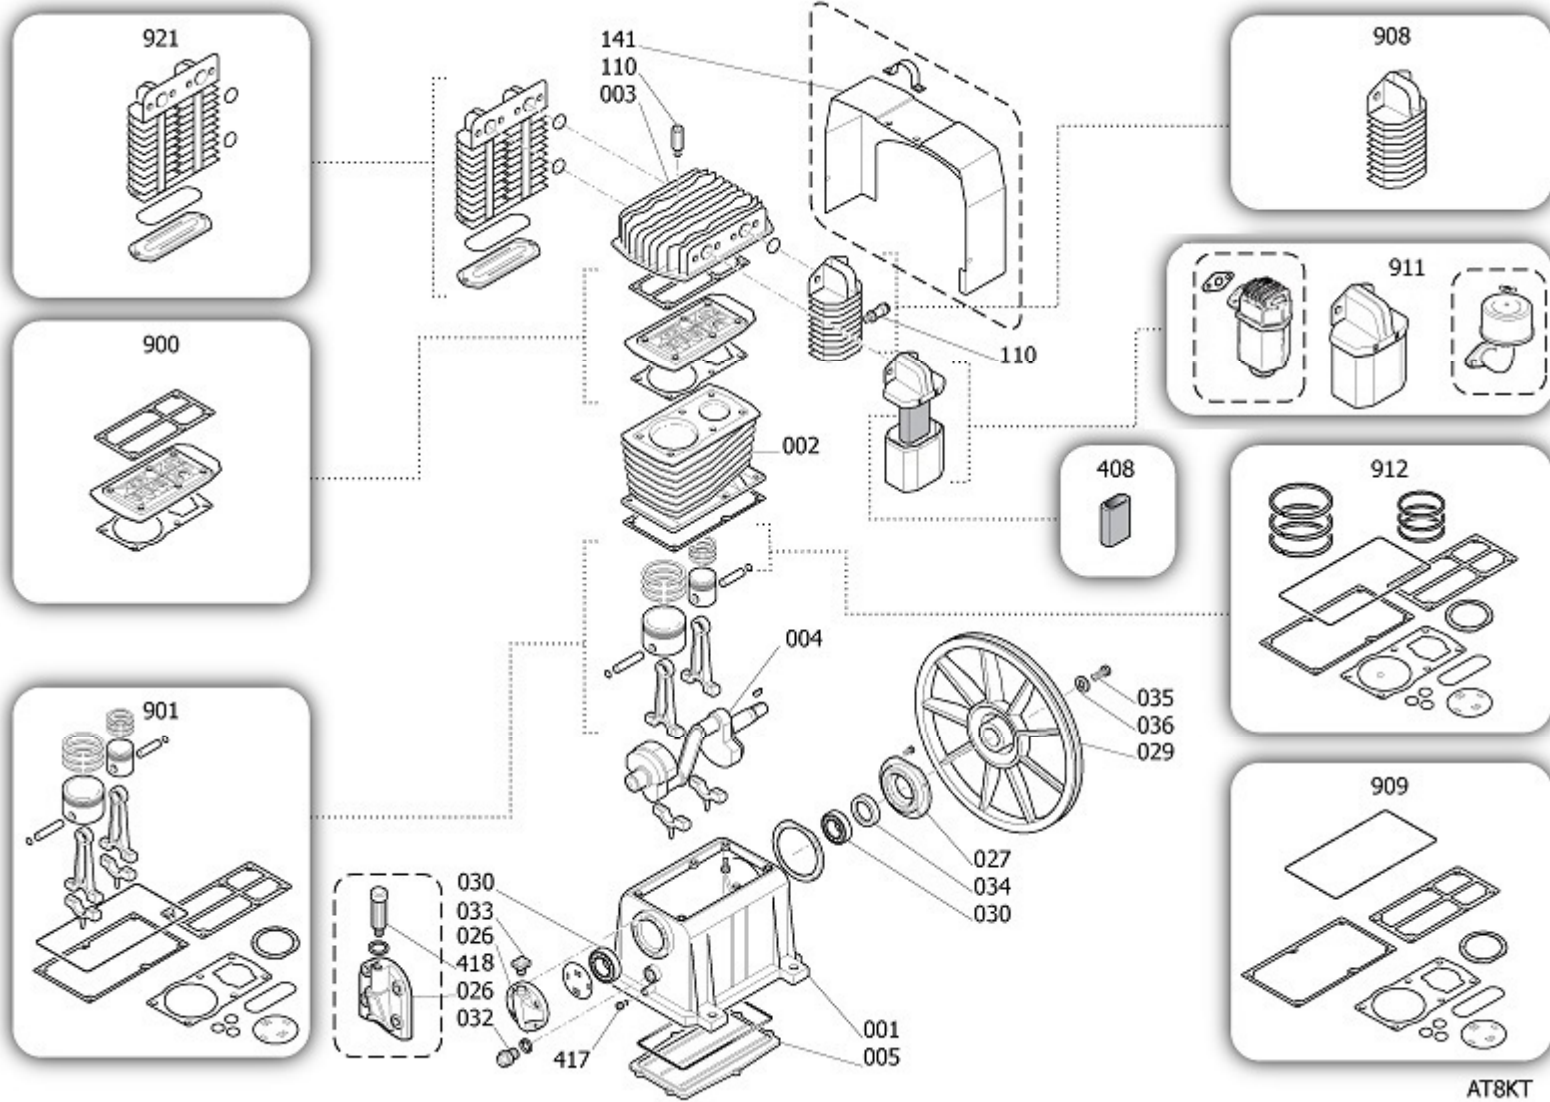

BT8GA

Pos	Component	MU	Multiplier
104	9083803 GRIP	PZ	1,0
105	4101335 CHECK VALVE	PZ	1,0
106	9047071 LINE COCK	PZ	1,0
106	9047089 LINE COCK	PZ	1,0
107	9047079 CONDENSATE DRAIN COCK	PZ	1,0
108	4100759 PRESSURE REDUCER	PZ	1,0
109	9052800 PRESSURE GAUGE	PZ	1,0
109	9052802 PRESSURE GAUGE	PZ	1,0
110	9049304 RELIEF VALVE	PZ	1,0
112	9053008 NIPPLE/ELBOW	PZ	1,0
125	9076910 PULLEY	PZ	1,0
126	9075880 POLY V BELT	PZ	1,0
127	9270046 RILSAN PIPE 4/6 BLK IT PA12_LC	MT	0,3
131	9063270 COMPLETE PRESSURE SWITCH	PZ	1,0
132	9065411 POWER CABLE	PZ	1,0
134	9065413 COVER SEAL	PZ	1,0
135	848S00A MOTOR	PZ	1,0
142	8343060 BELT GUARD	PZ	1,0
145	9043687 DELIVERY PIPE	PZ	1,0
200	BR0001R BARE PUMP	PZ	1,0
300	9421436 WHEELS/FEET MOUNTING KIT	PZ	1,0

AT8KT

Pos	Component	MU	Multiplier
1	#113153301 CASING	PZ	1,0
2	BR30000SGL CYLINDER	PZ	1,0
3	#113178002 HEAD	PZ	1,0
4	#113178006 SHAFT	PZ	1,0
5	#113153007 CASING COVER	PZ	1,0
26	#113141006 FRONT COVER	PZ	1,0
27	#113141007 CASING REAR SUPPORT	PZ	1,0
29	#113178007 FLYWHEEL	PZ	1,0
30	\$30300030 BALL BEARING 6205 K8-K28	PZ	1,0
30	\$30302140 BALL BEARING 6206 C3	PZ	1,0
32	#012031000 OIL LIGHT	PZ	1,0
33	4105680 OIL PLUG	PZ	1,0
34	#010008000 SEAL	PZ	1,0
35	#114001043 SCREW FLYWHEEL	PZ	5,0
36	4105234 WASHER FLYWHEEL	PZ	1,0
110	#047086000 RELIEF VALVE	PZ	1,0
110	9049184 RELIEF VALVE	PZ	1,0
141	#113178004 CANALISATION	PZ	1,0
408	9434N05 MPK FLT.CARTRIDGE TS 5-7HP	PZ	1,0
417	\$36531140 OIL PLUG	PZ	1,0
900	9434A27 MPK VALVE PLATE TS 5-7HP NW	PZ	1,0
901	9434B30 MPK PISTON-CONROD TS 7HP NW	PZ	1,0
908	9434E04 MPK AFTERCOOLER TS 4-7HP	PZ	1,0
909	9434F27 MPK GASKET TS 7HP NW	PZ	1,0
911	9421662 AIR FILTER KIT	PZ	1,0
912	9434C28 MPK PISTON RINGS TS 7HP NW	PZ	1,0
921	9434D00 MPK INTERCOOLER TS4-7HP	PZ	1,0